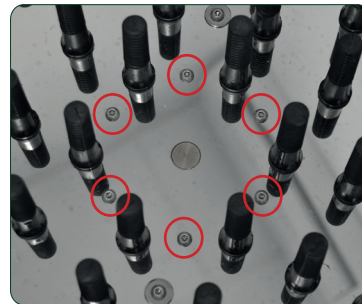

O

P

SPARE PARTS

Available spare parts for CYLINDRA

Rev 01 - Jan. 2020

Code number
27148120

① ⑧

Code number
99000341